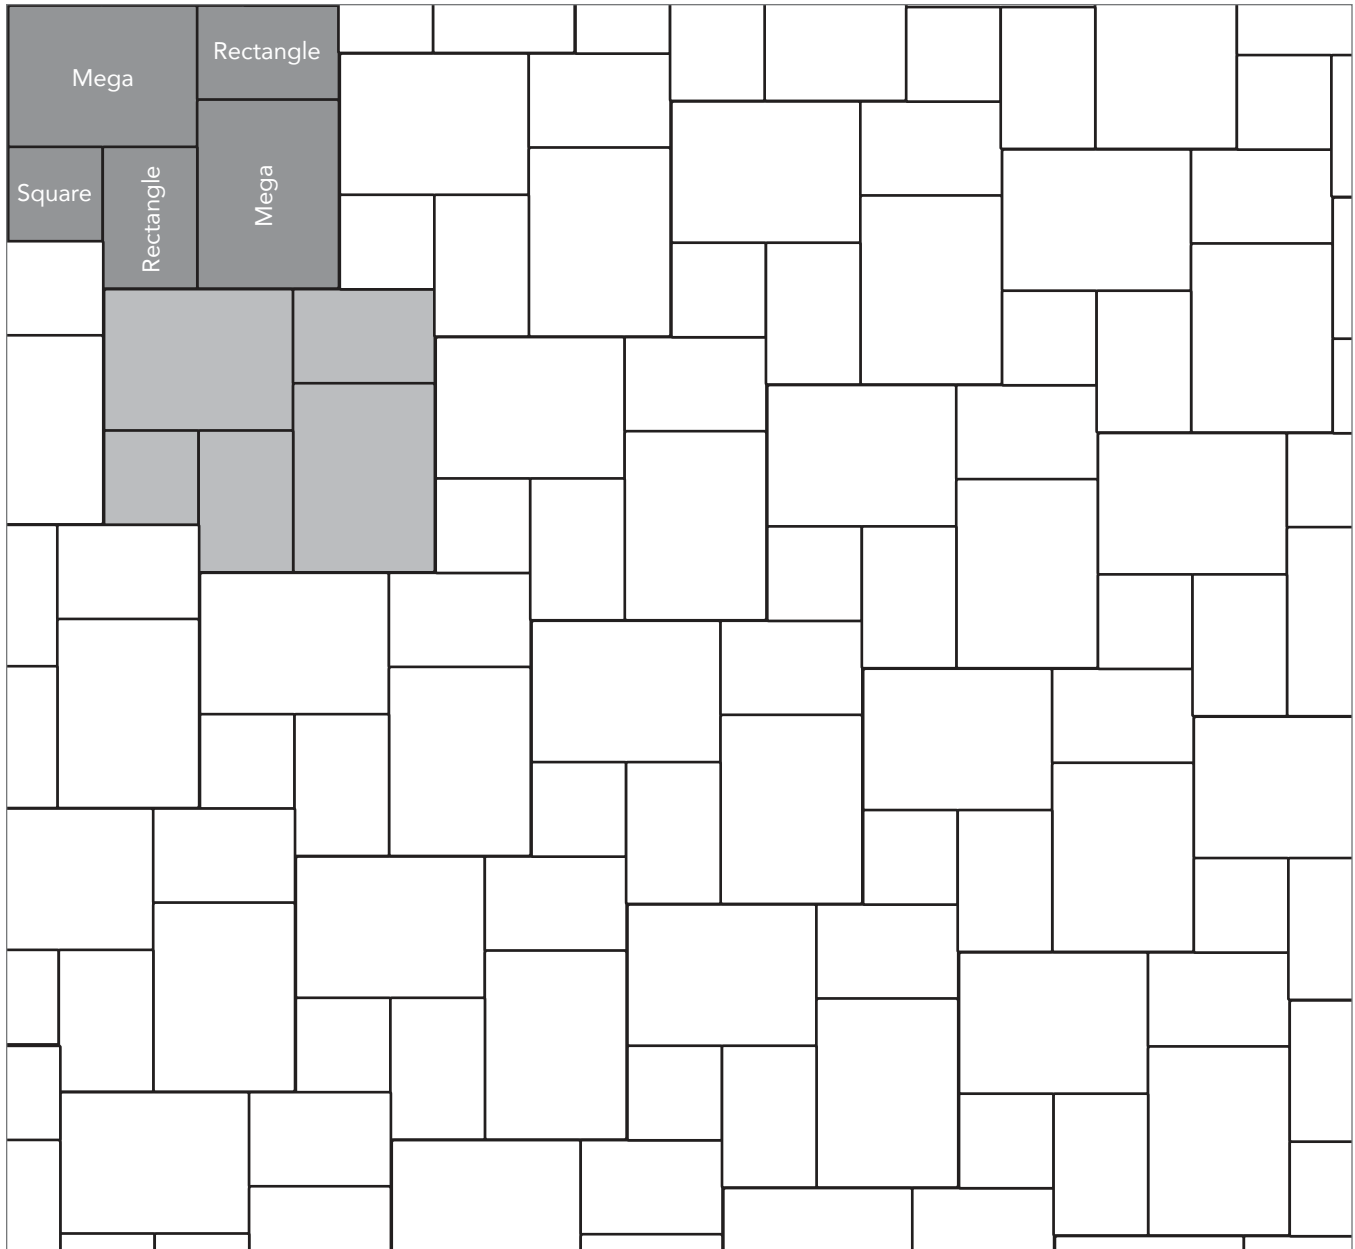

ITALIAN RENAISSANCE

PAVER PATTERNS

Great Hardscapes Start Here®

Grey shaded area in patterns indicate repeating pattern.

Interlace Pattern

75% Rectangle and 25% Square

NAME	UNITS/PALLET	SQ. FT./PALLET
Square (5x5)	512	107
Rectangle (5x8)	384	121

Random One Pattern

40% Mega, 20% Rectangle and 40% Square

NAME	UNITS/PALLET	SQ. FT./PALLET
Square (5x5)	512	107
Rectangle (5x8)	384	121
Mega (8x11)	160	102

PROJECT ESTIMATOR TOOL

Quickly calculate the amount of product required for your project by using the Basalite Project Estimator. Visit basalite.com or [click here](#) to use the Project Estimator.

Grey shaded area in patterns indicate repeating pattern.

Random Cobble Pattern

60% Mega, 30% Rectangle, 10% Square

NAME	UNITS/PALLET	SQ. FT./PALLET
Square (5x5)	512	107
Rectangle (5x8)	384	121
Mega (8x11)	160	102