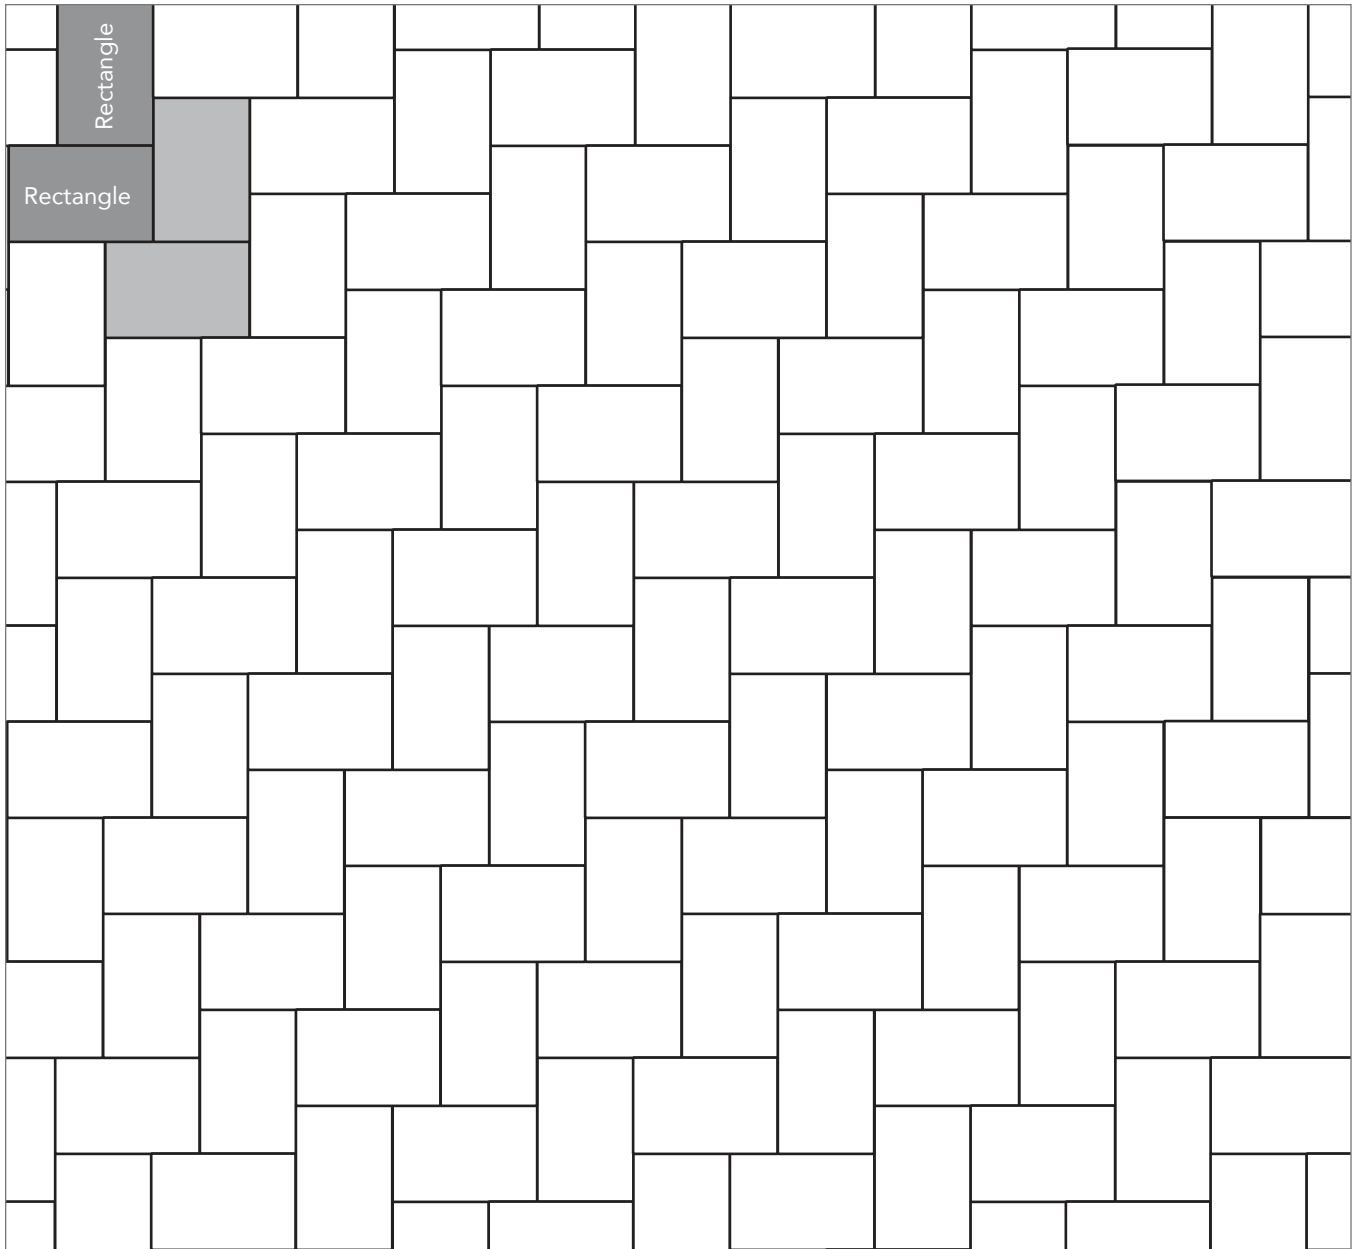

Grey shaded area in patterns indicate repeating pattern.

90 Degree Herringbone Pattern

100% Mega or 100% Rectangle

NAME	UNITS/PALLET	SQ. FT./PALLET
Rectangle (5x8)	384	121
Mega (8x11)	160	102

PROJECT ESTIMATOR TOOL

Quickly calculate the amount of product required for your project by using the Basalite Project Estimator. Visit basalite.com or [click here](#) to use the Project Estimator.