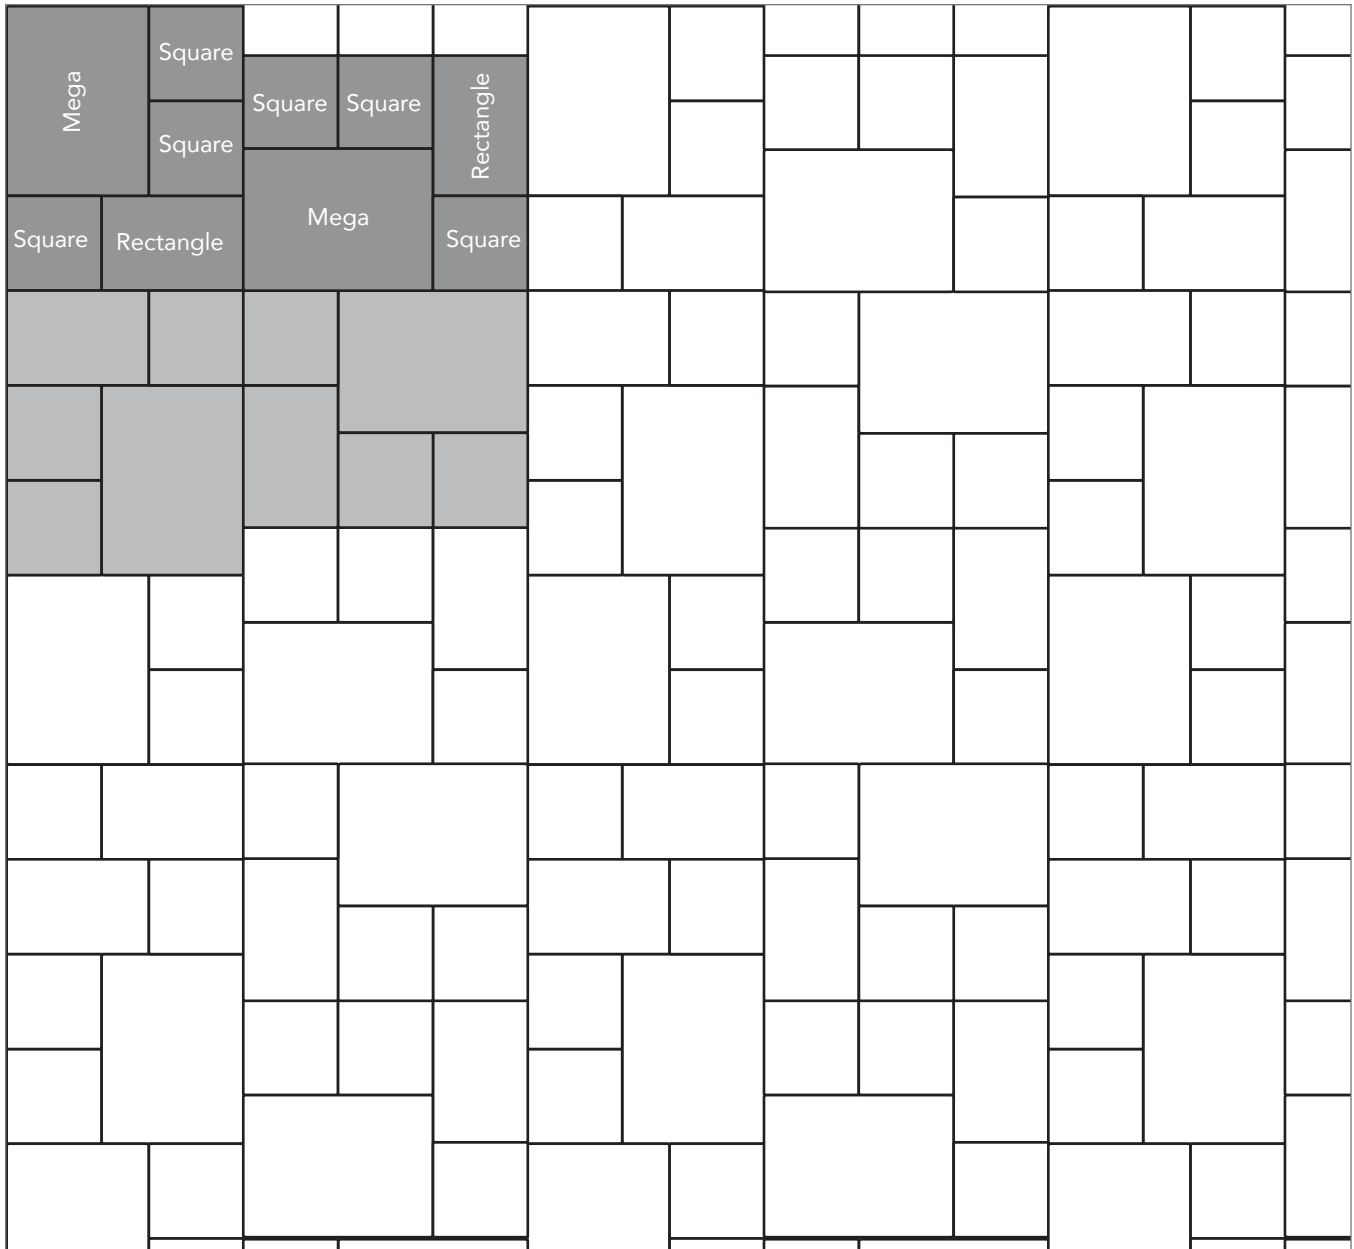

ITALIAN RENAISSANCE

PAVER PATTERNS

Great Hardscapes Start Here®

Grey shaded area in patterns indicate repeating pattern.

Interlace Pattern

75% Rectangle and 25% Square

NAME	UNITS/PALLET	SQ. FT./PALLET
Square (5x5)	512	107
Rectangle (5x8)	384	121

PROJECT ESTIMATOR TOOL

Quickly calculate the amount of product required for your project by using the Basalite Project Estimator. Visit basalite.com or [click here](#) to use the Project Estimator.

Grey shaded area in patterns indicate repeating pattern.

Random One Pattern

40% Mega, 20% Rectangle and 40% Square

NAME	UNITS/PALLET	SQ. FT./PALLET
Square (5x5)	512	107
Rectangle (5x8)	384	121
Mega (8x11)	160	102

PROJECT ESTIMATOR TOOL

Quickly calculate the amount of product required for your project by using the Basalite Project Estimator. Visit basalite.com or [click here](#) to use the Project Estimator.