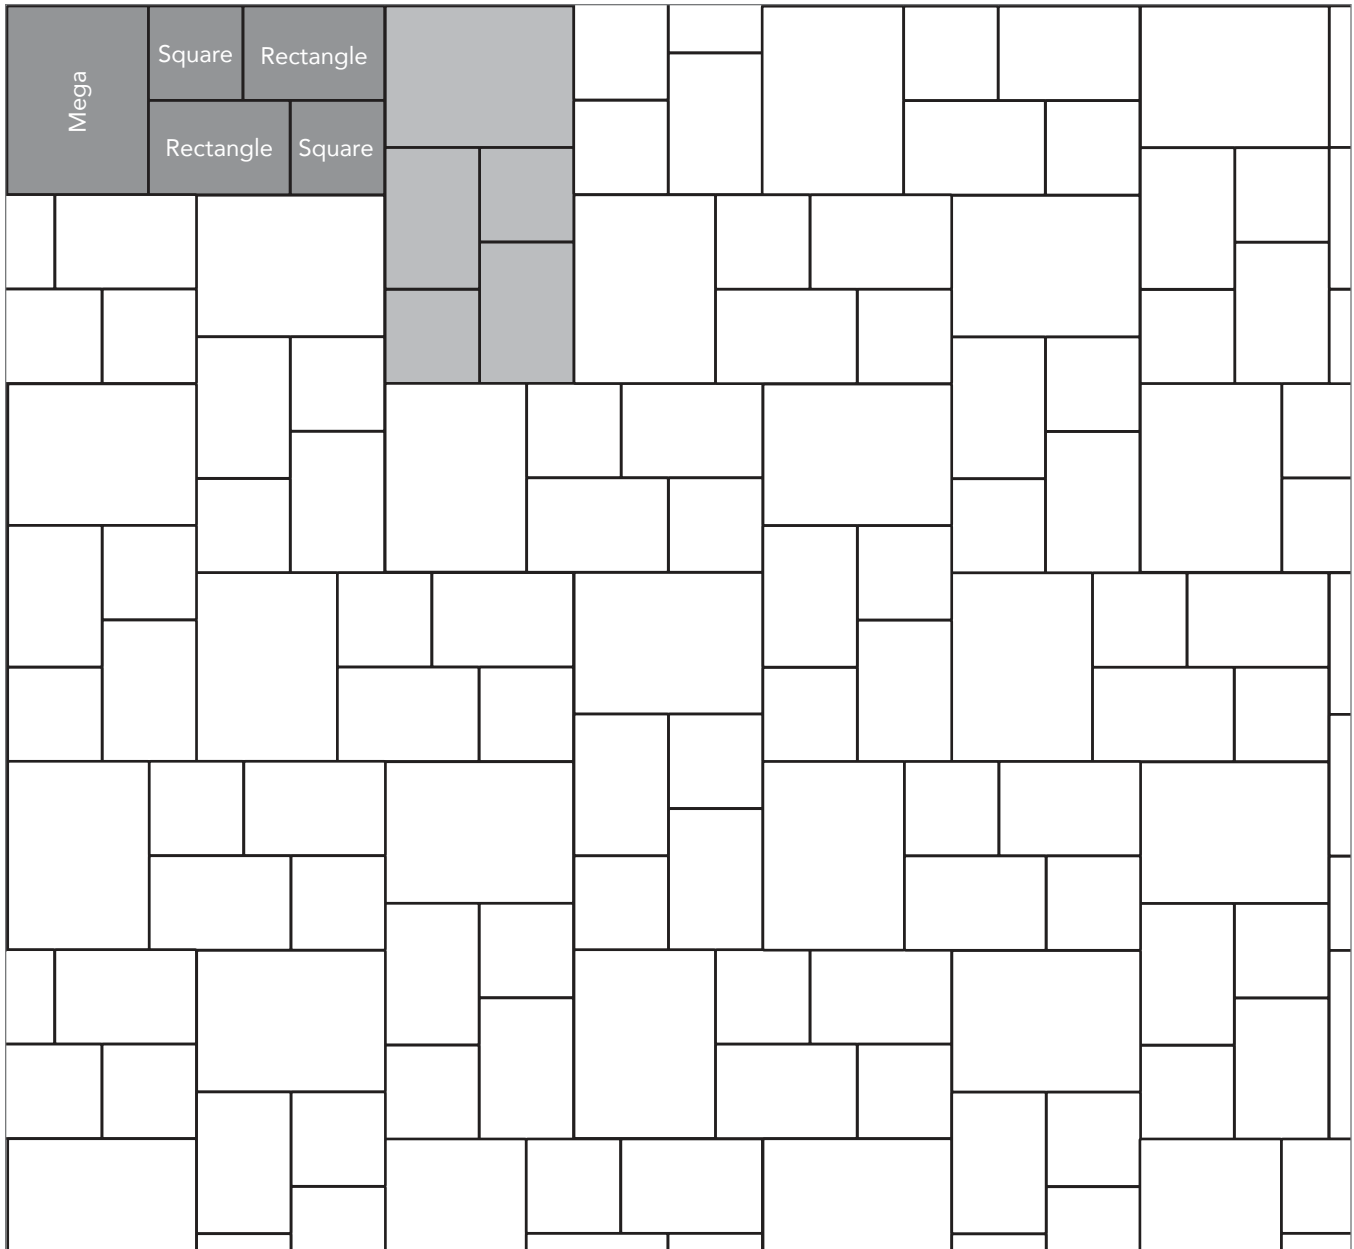

Grey shaded area in patterns indicate repeating pattern.

Herringbone Flagstone Pattern

37.5% Mega, 37.5% Rectangle and 25% Square

NAME	UNITS/PALLET	SQ. FT./PALLET
Square (5x5)	512	107
Rectangle (5x8)	384	121
Mega (8x11)	160	102

PROJECT ESTIMATOR TOOL

Quickly calculate the amount of product required for your project by using the Basalite Project Estimator. Visit basalite.com or [click here](#) to use the Project Estimator.