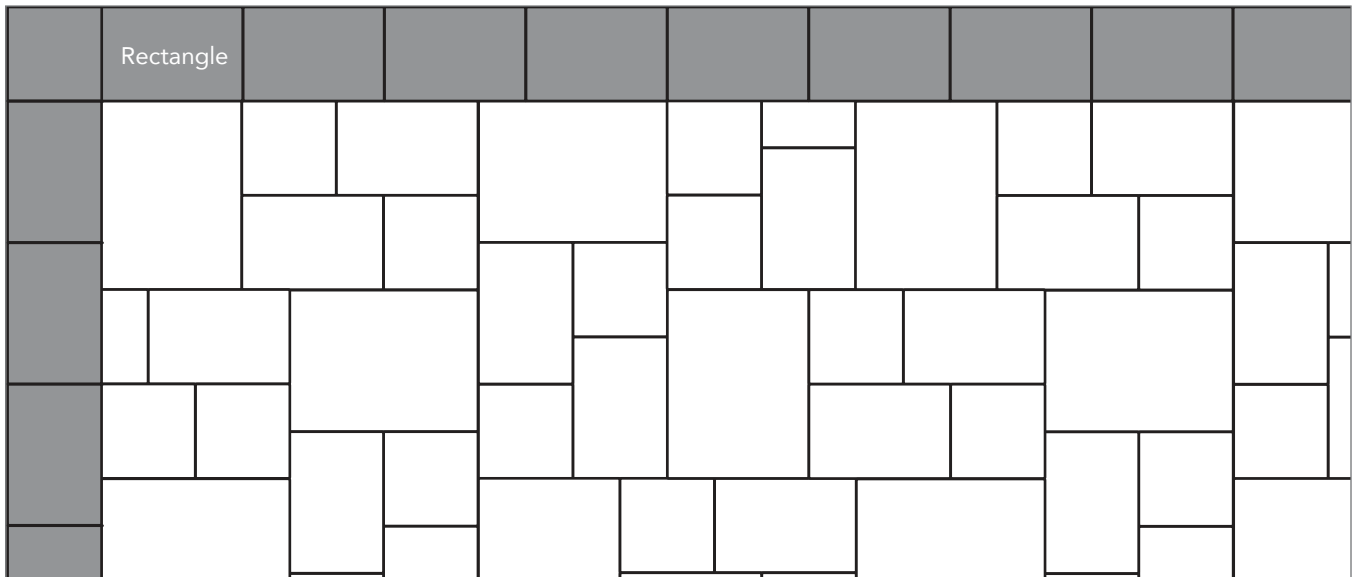

Grey shaded area in patterns indicate repeating pattern.

Soldier Course Border

100% Rectangle

Sailor Course Border

100% Rectangle

NAME	UNITS/PALLET	SQ. FT./PALLET
Rectangle (5x8)	384	121

PROJECT ESTIMATOR TOOL