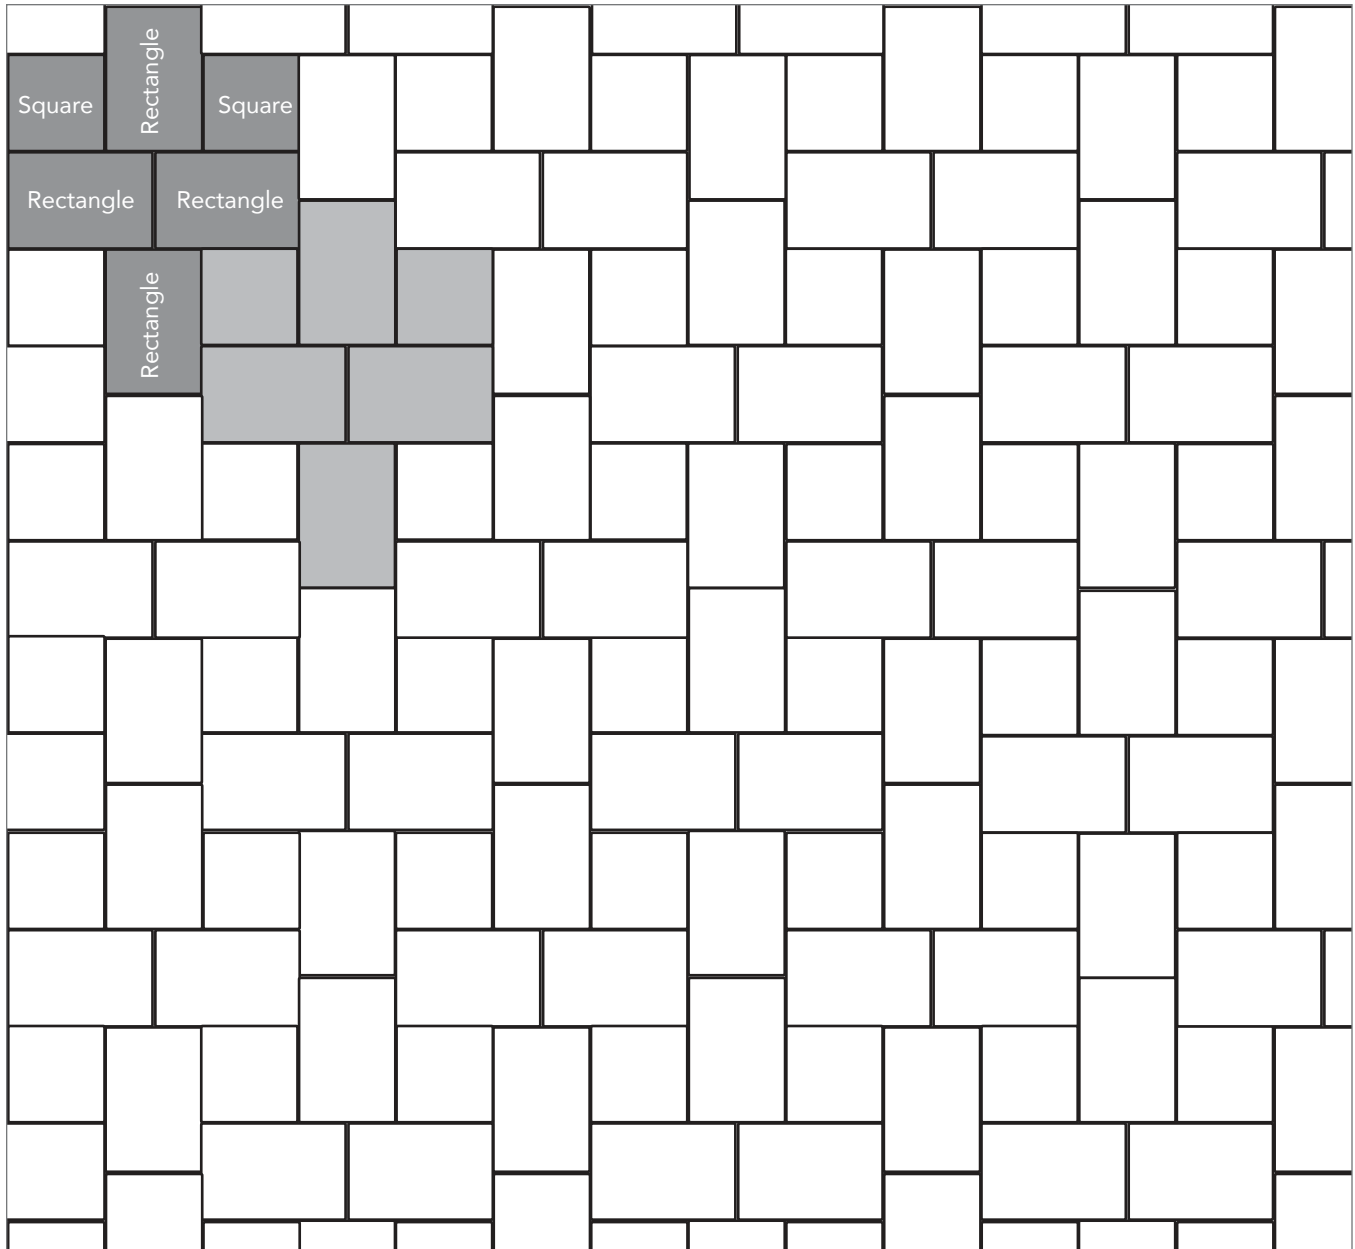

ITALIAN RENAISSANCE

PAVER PATTERNS

Great Hardscapes Start Here®

Grey shaded area in patterns indicate repeating pattern.

Interlace Pattern

75% Rectangle and 25% Square

NAME	UNITS/PALLET	SQ. FT./PALLET
Square (5x5)	512	107
Rectangle (5x8)	384	121

PROJECT ESTIMATOR TOOL

Quickly calculate the amount of product required for your project by using the Basalite Project Estimator. Visit basalite.com or [click here](#) to use the Project Estimator.

Grey shaded area in patterns indicate repeating pattern.