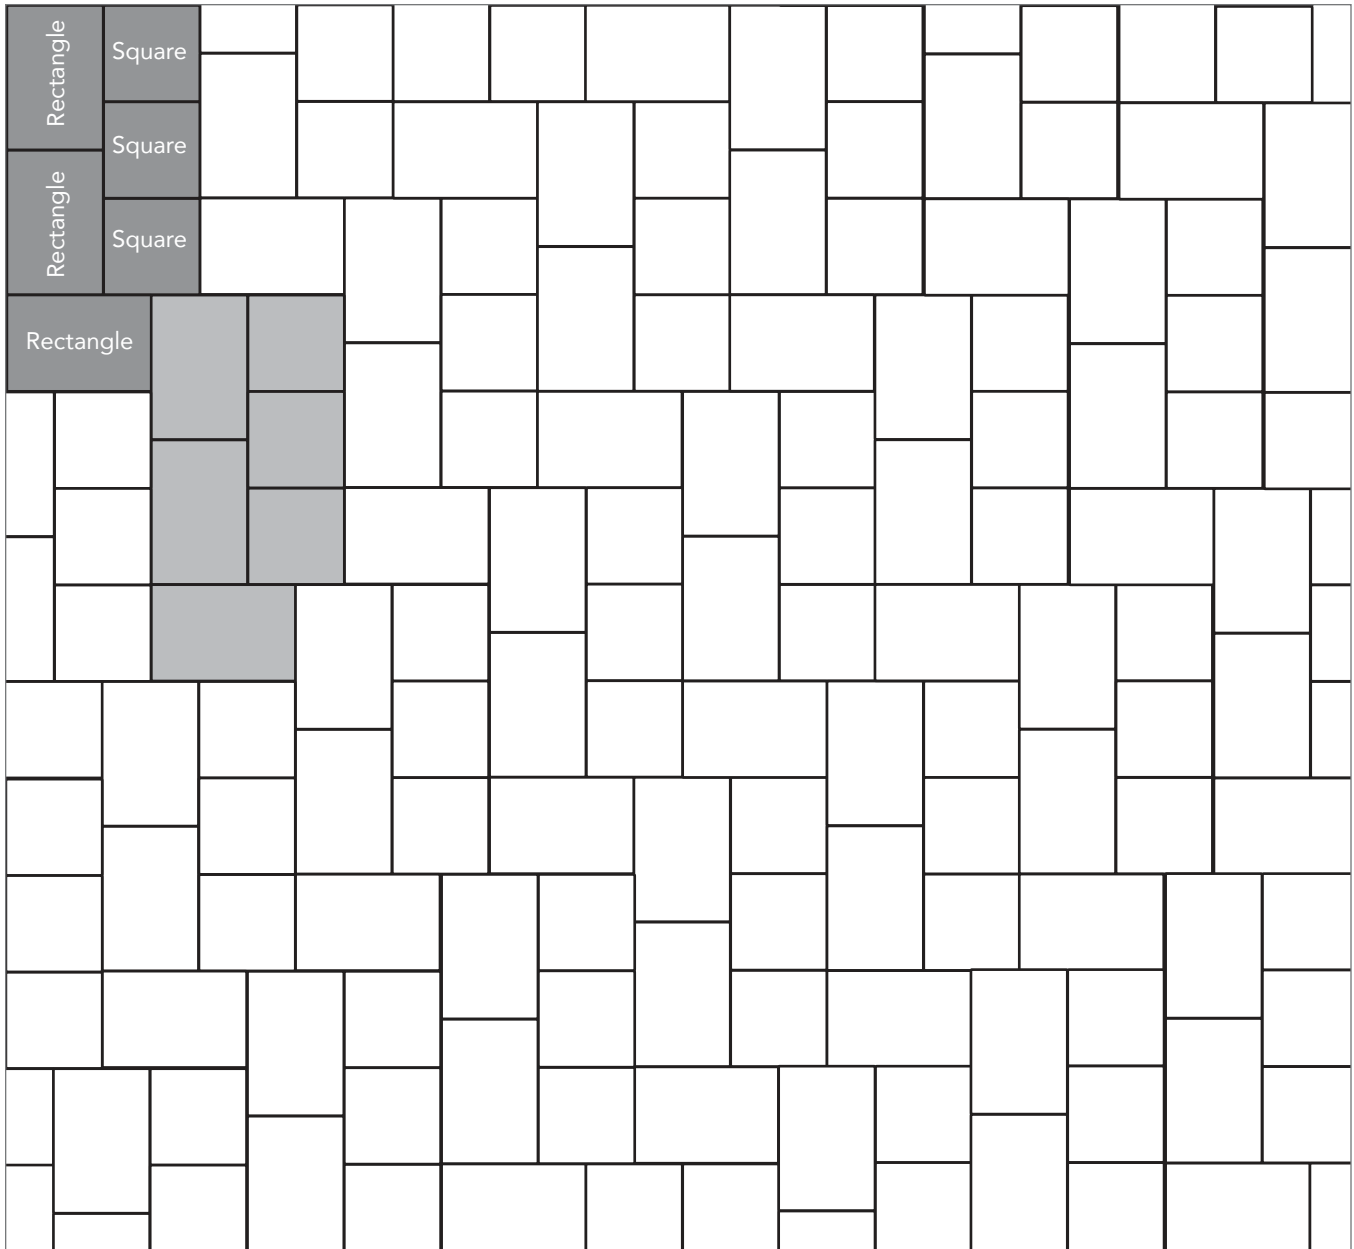

ITALIAN RENAISSANCE

PAVER PATTERNS

Great Hardscapes Start Here®

Grey shaded area in patterns indicate repeating pattern.

Interlace Pattern

75% Rectangle and 25% Square

NAME	UNITS/PALLET	SQ. FT./PALLET
Square (5x5)	512	107
Rectangle (5x8)	384	121

Grey shaded area in patterns indicate repeating pattern.

Two Way Parquet Pattern

67% Rectangle and 33% Square

NAME	UNITS/PALLET	SQ. FT./PALLET
Square (5x5)	512	107
Rectangle (5x8)	384	121

PROJECT ESTIMATOR TOOL