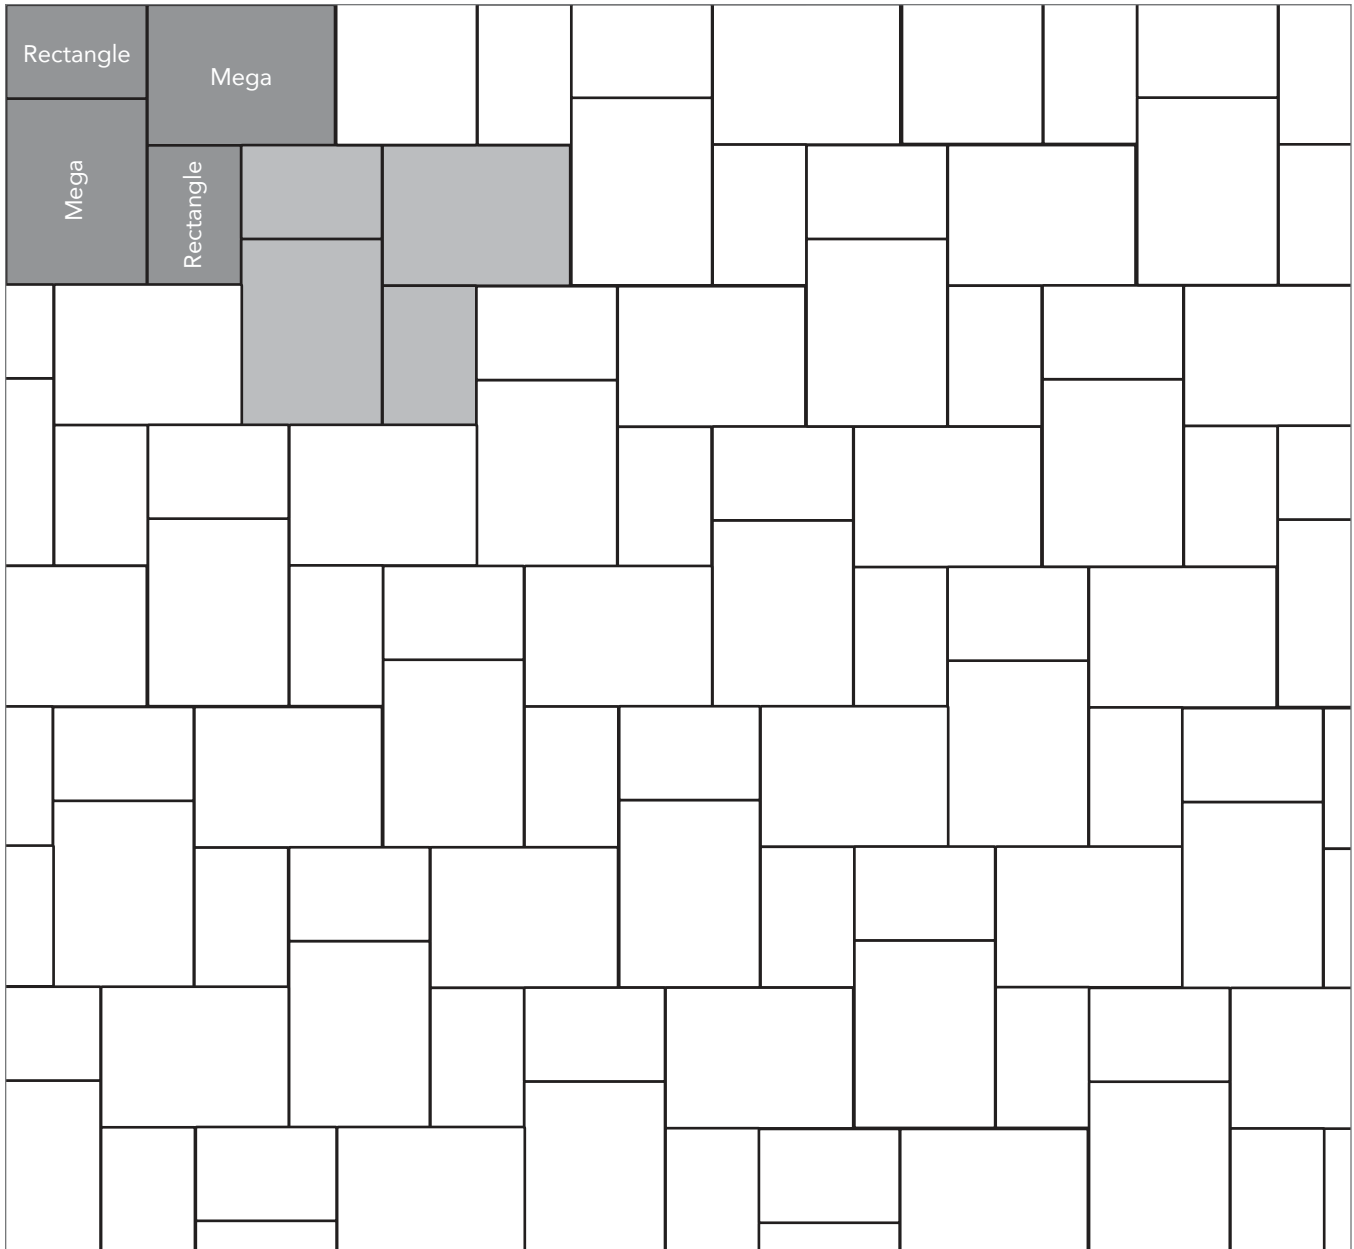

Grey shaded area in patterns indicate repeating pattern.

Mega Pattern Two
67% Mega and 33% Rectangle

NAME	UNITS/PALLET	SQ. FT./PALLET
Rectangle (5x8)	384	121
Mega (8x11)	160	102

PROJECT ESTIMATOR TOOL

Quickly calculate the amount of product required for your project by using the Basalite Project Estimator. Visit basalite.com or [click here](#) to use the Project Estimator.