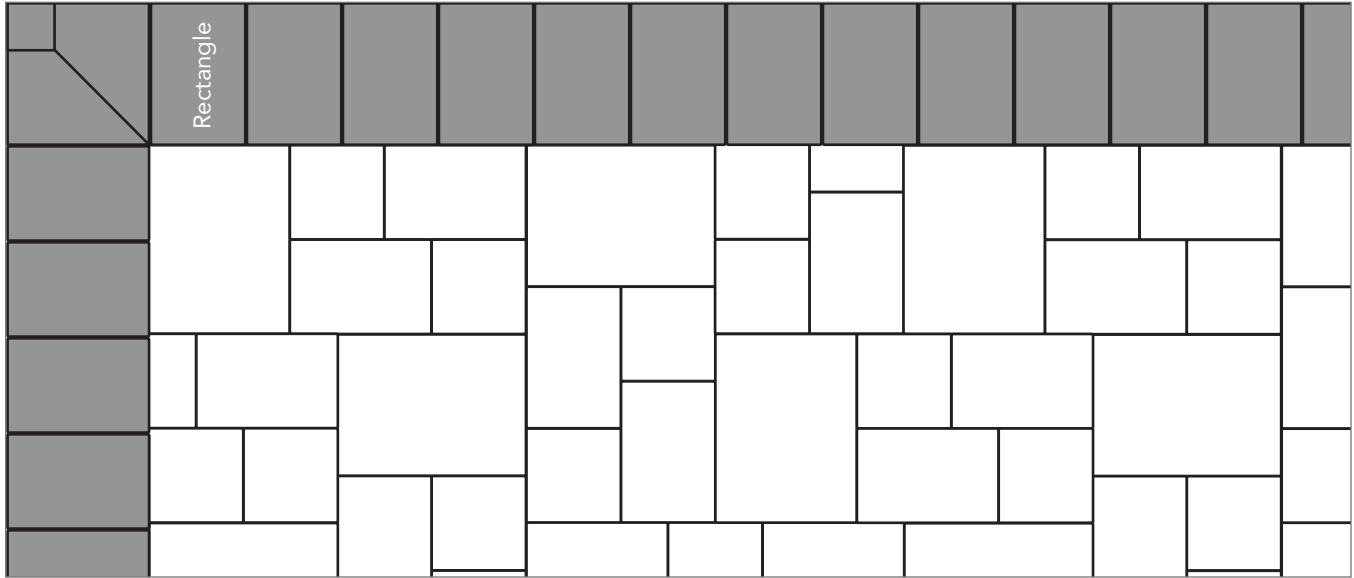

Grey shaded area in patterns indicate repeating pattern.

Soldier Course Border

100% Rectangle

Sailor Course Border

100% Rectangle

NAME	UNITS/PALLET	SQ. FT./PALLET
Rectangle (5x8)	384	121

PROJECT ESTIMATOR TOOL