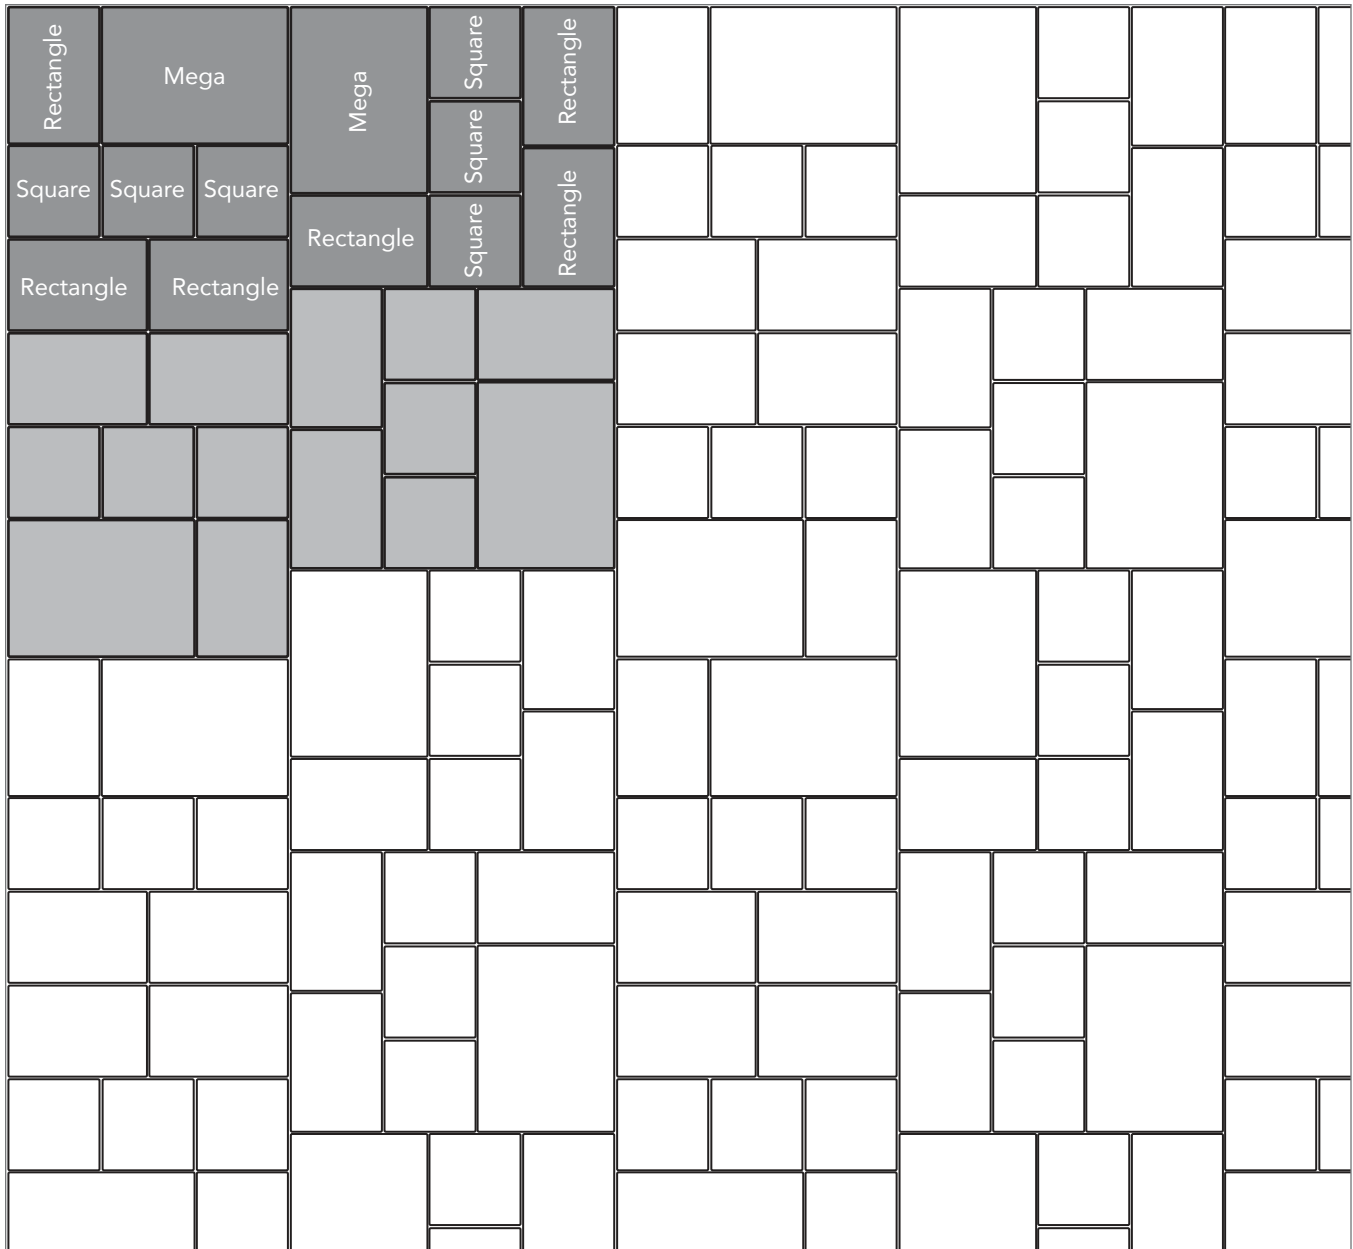

Herringbone Flagstone Pattern

37.5% Mega, 37.5% Rectangle and 25% Square

NAME	UNITS/PALLET	SQ. FT./PALLET
Square (5x5)	512	107
Rectangle (5x8)	384	121
Mega (8x11)	160	102

PROJECT ESTIMATOR TOOL

Quickly calculate the amount of product required for your project by using the Basalite Project Estimator. Visit basalite.com or [click here](#) to use the Project Estimator.

Grey shaded area in patterns indicate repeating pattern.

Random Two Pattern

30% Mega, 40% Rectangle and 30% Square

NAME	UNITS/PALLET	SQ. FT./PALLET
Square (5x5)	512	107
Rectangle (5x8)	384	121
Mega (8x11)	160	102