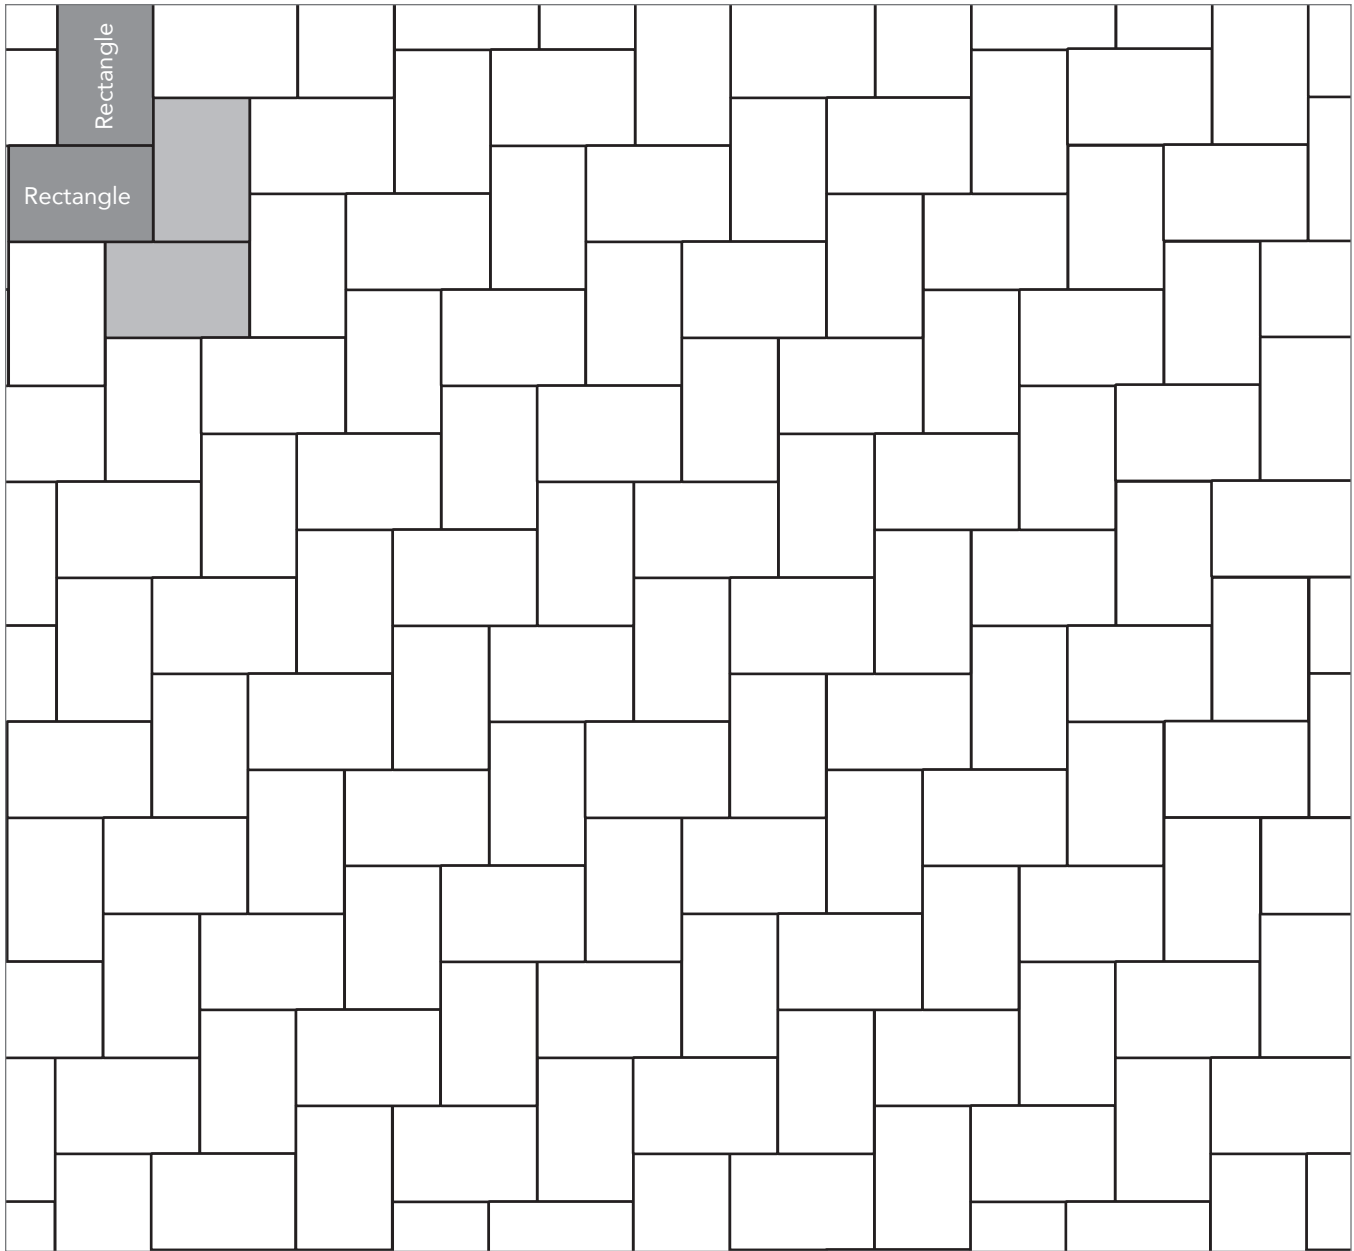

Grey shaded area in patterns indicate repeating pattern.

90 Degree Herringbone Pattern

100% Mega or 100% Rectangle

NAME	UNITS/PALLET	SQ. FT./PALLET
Rectangle (5x8)	384	121
Mega (8x11)	160	102

PROJECT ESTIMATOR TOOL

Quickly calculate the amount of product required for your project by using the Basalite Project Estimator. Visit basalite.com or [click here](#) to use the Project Estimator.