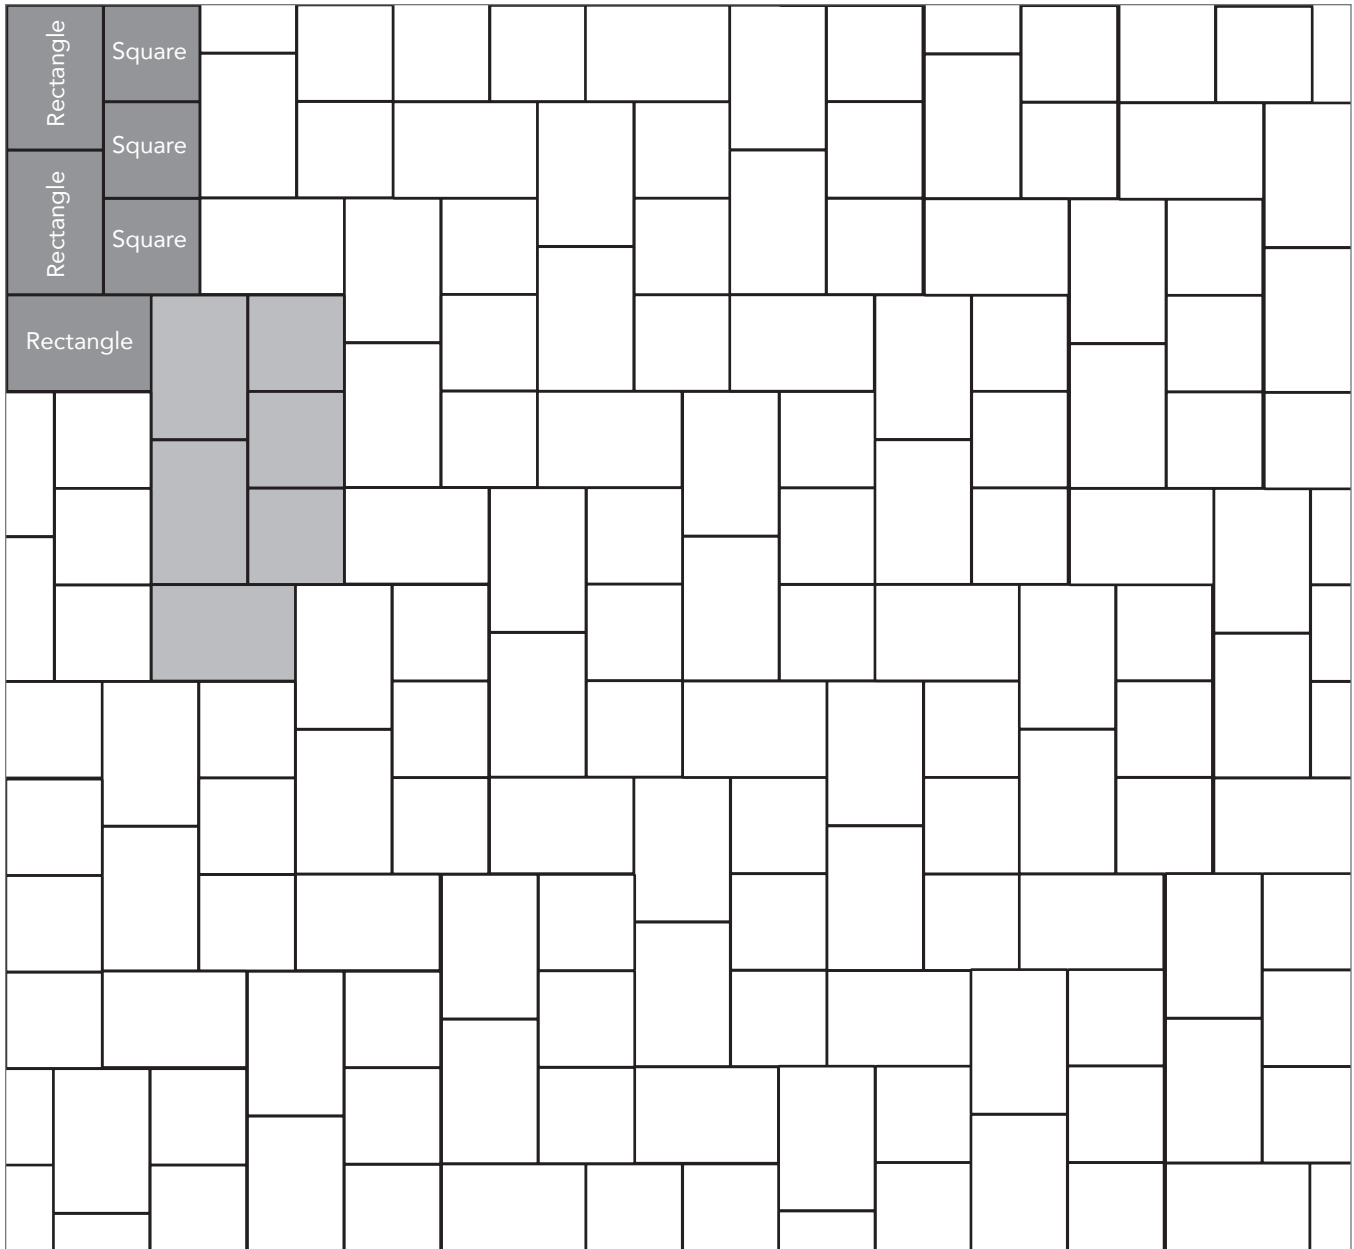

ARTISAN COBBLESTONE

PAVER PATTERNS

Great Hardscapes Start Here®

Grey shaded area in patterns indicate repeating pattern.

Interlace Pattern

75% Rectangle and 25% Square

NAME	UNITS/PALLET	SQ. FT./PALLET
Square (5x5)	512	107
Rectangle (5x8)	384	121

Grey shaded area in patterns indicate repeating pattern.

Mega Pattern Two

67% Mega and 33% Rectangle

NAME	UNITS/PALLET	SQ. FT./PALLET
Rectangle (5x8)	384	121
Mega (8x11)	160	102

PROJECT ESTIMATOR TOOL

Quickly calculate the amount of product required for your project by using the Basalite Project Estimator. Visit basalite.com or [click here](#) to use the Project Estimator.

Grey shaded area in patterns indicate repeating pattern.

Two Way Parquet Pattern

67% Rectangle and 33% Square

NAME	UNITS/PALLET	SQ. FT./PALLET
Square (5x5)	512	107
Rectangle (5x8)	384	121

PROJECT ESTIMATOR TOOL