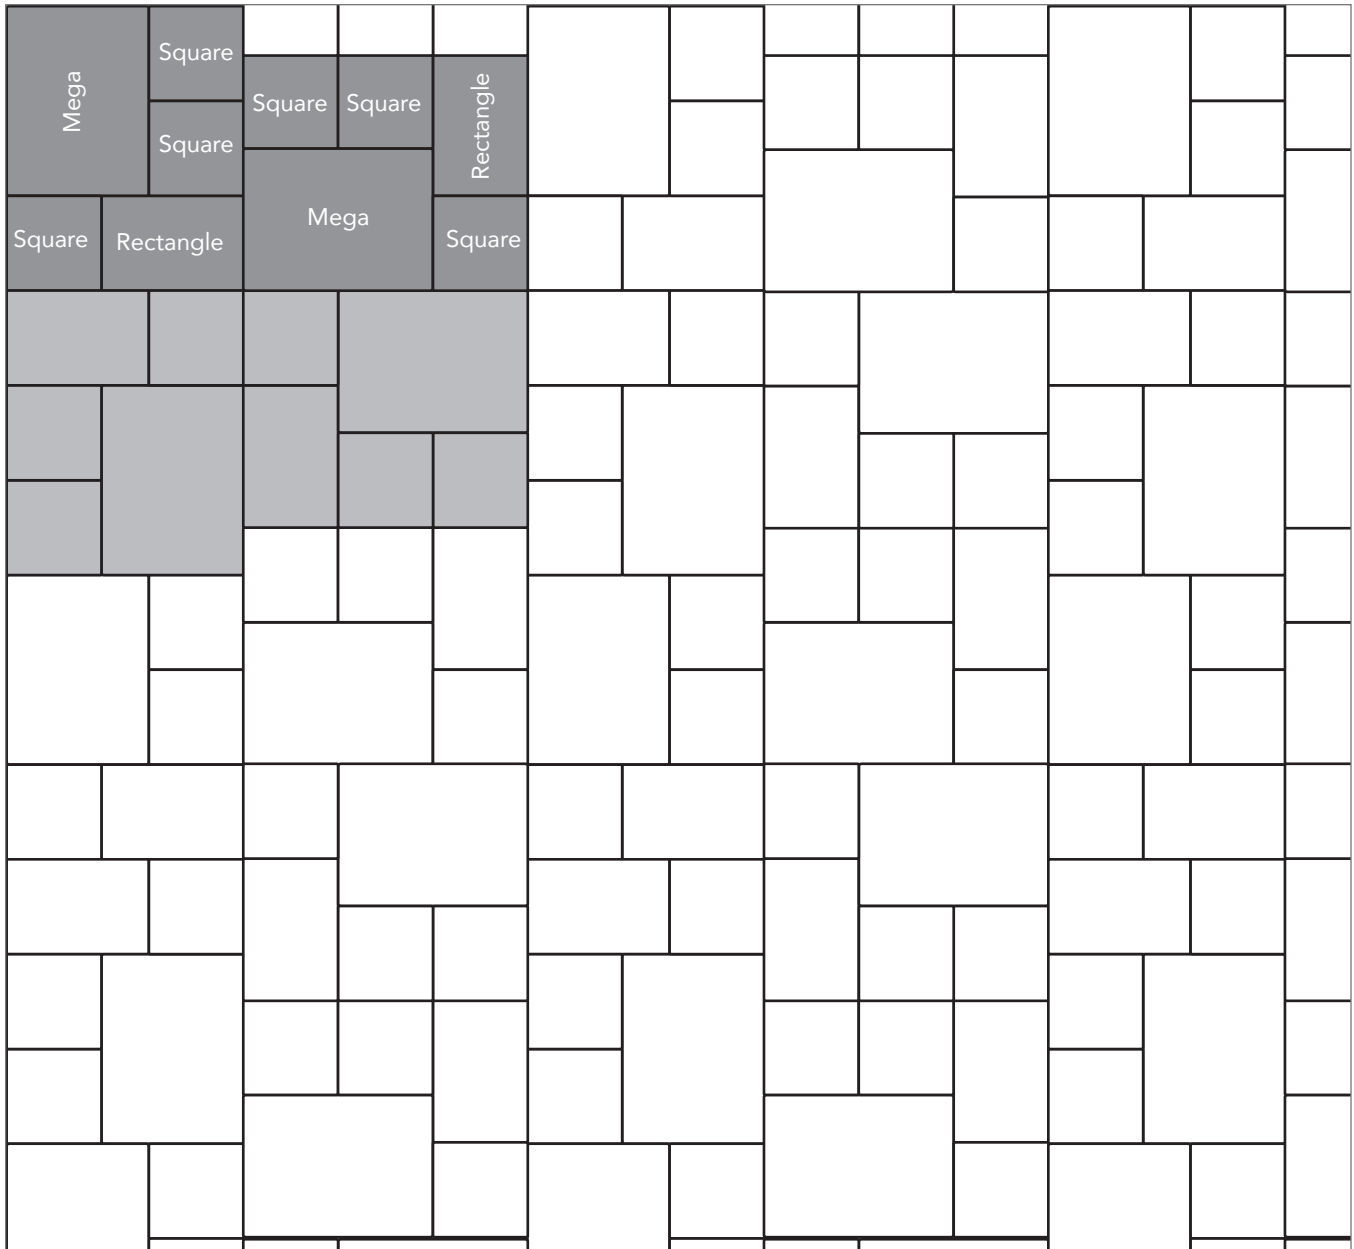

ARTISAN COBBLESTONE

PAVER PATTERNS

Great Hardscapes Start Here®

Grey shaded area in patterns indicate repeating pattern.

Interlace Pattern

75% Rectangle and 25% Square

NAME	UNITS/PALLET	SQ. FT./PALLET
Square (5x5)	512	107
Rectangle (5x8)	384	121

PROJECT ESTIMATOR TOOL

Quickly calculate the amount of product required for your project by using the Basalite Project Estimator. Visit basalite.com or [click here](#) to use the Project Estimator.

Grey shaded area in patterns indicate repeating pattern.

Random One Pattern

40% Mega, 20% Rectangle and 40% Square

NAME	UNITS/PALLET	SQ. FT./PALLET
Square (5x5)	512	107
Rectangle (5x8)	384	121
Mega (8x11)	160	102

PROJECT ESTIMATOR TOOL

Quickly calculate the amount of product required for your project by using the Basalite Project Estimator. Visit basalite.com or [click here](#) to use the Project Estimator.

Grey shaded area in patterns indicate repeating pattern.

Random Cobble Pattern

60% Mega, 30% Rectangle, 10% Square

NAME	UNITS/PALLET	SQ. FT./PALLET
Square (5x5)	512	107
Rectangle (5x8)	384	121
Mega (8x11)	160	102