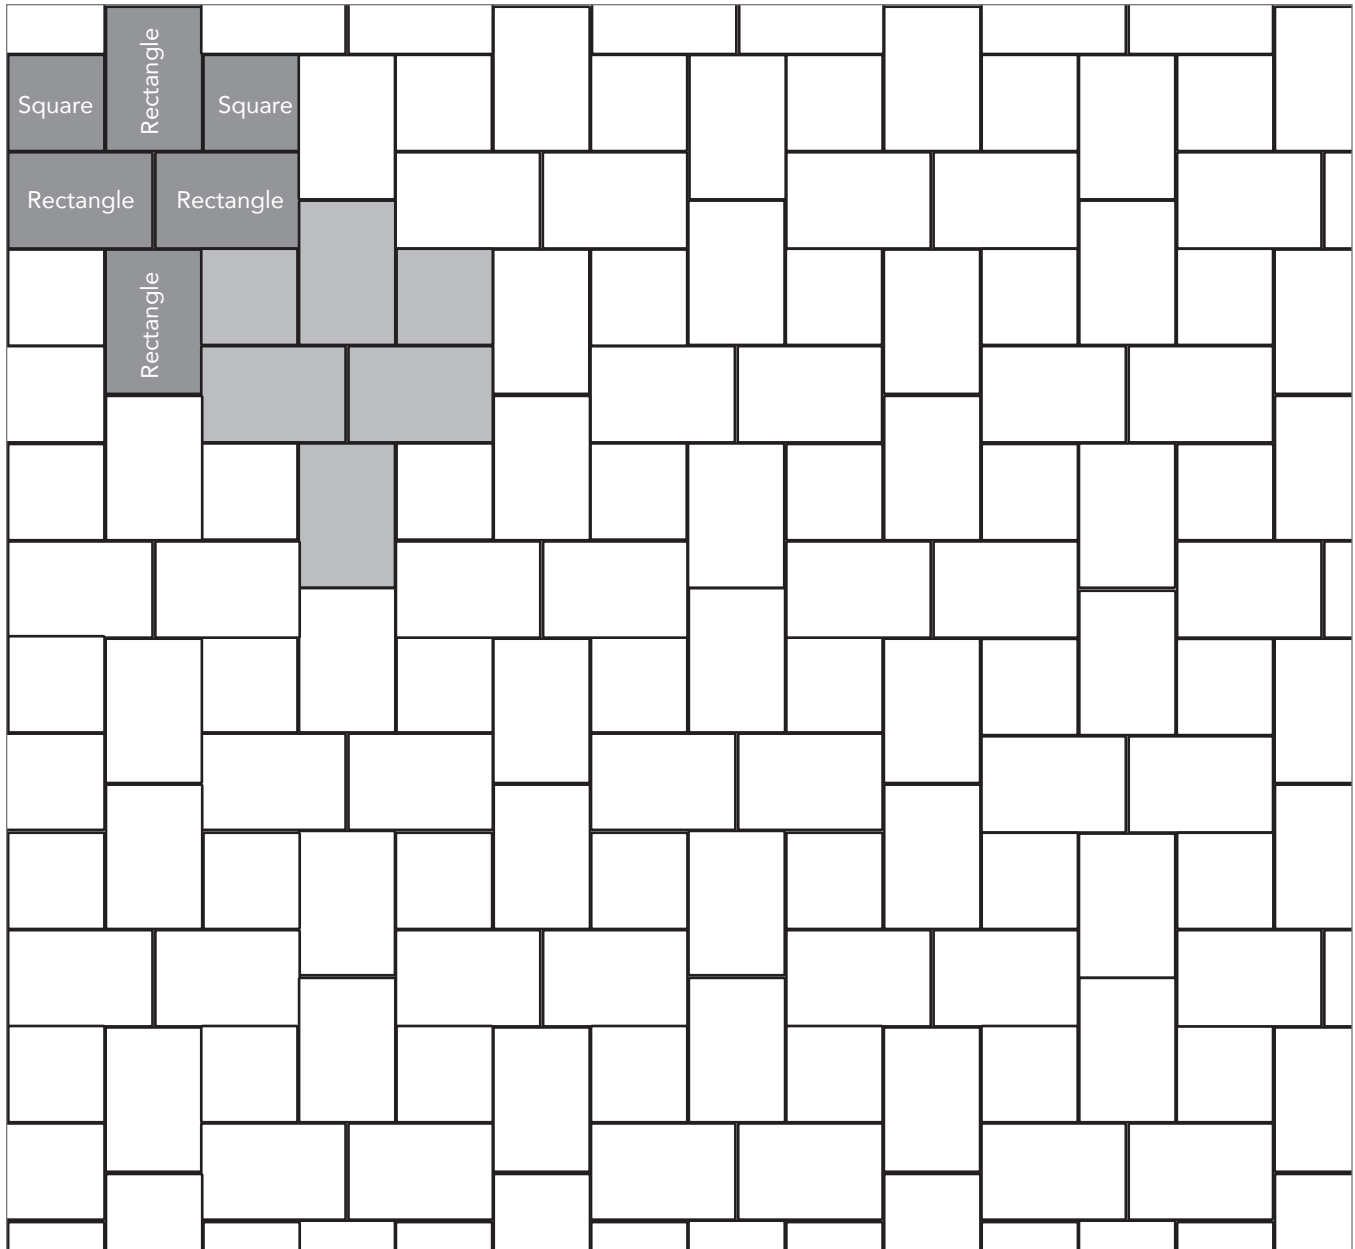

ARTISAN COBBLESTONE

PAVER PATTERNS

Great Hardscapes Start Here®

Grey shaded area in patterns indicate repeating pattern.

Interlace Pattern

75% Rectangle and 25% Square

NAME	UNITS/PALLET	SQ. FT./PALLET
Square (5x5)	512	107
Rectangle (5x8)	384	121

PROJECT ESTIMATOR TOOL

Quickly calculate the amount of product required for your project by using the Basalite Project Estimator. Visit basalite.com or [click here](#) to use the Project Estimator.

Grey shaded area in patterns indicate repeating pattern.

Random One Pattern

40% Mega, 20% Rectangle and 40% Square

NAME	UNITS/PALLET	SQ. FT./PALLET
Square (5x5)	512	107
Rectangle (5x8)	384	121
Mega (8x11)	160	102

PROJECT ESTIMATOR TOOL

Quickly calculate the amount of product required for your project by using the Basalite Project Estimator. Visit basalite.com or [click here](#) to use the Project Estimator.

Grey shaded area in patterns indicate repeating pattern.

Random Cobble Pattern

60% Mega, 30% Rectangle, 10% Square

NAME	UNITS/PALLET	SQ. FT./PALLET
Square (5x5)	512	107
Rectangle (5x8)	384	121
Mega (8x11)	160	102