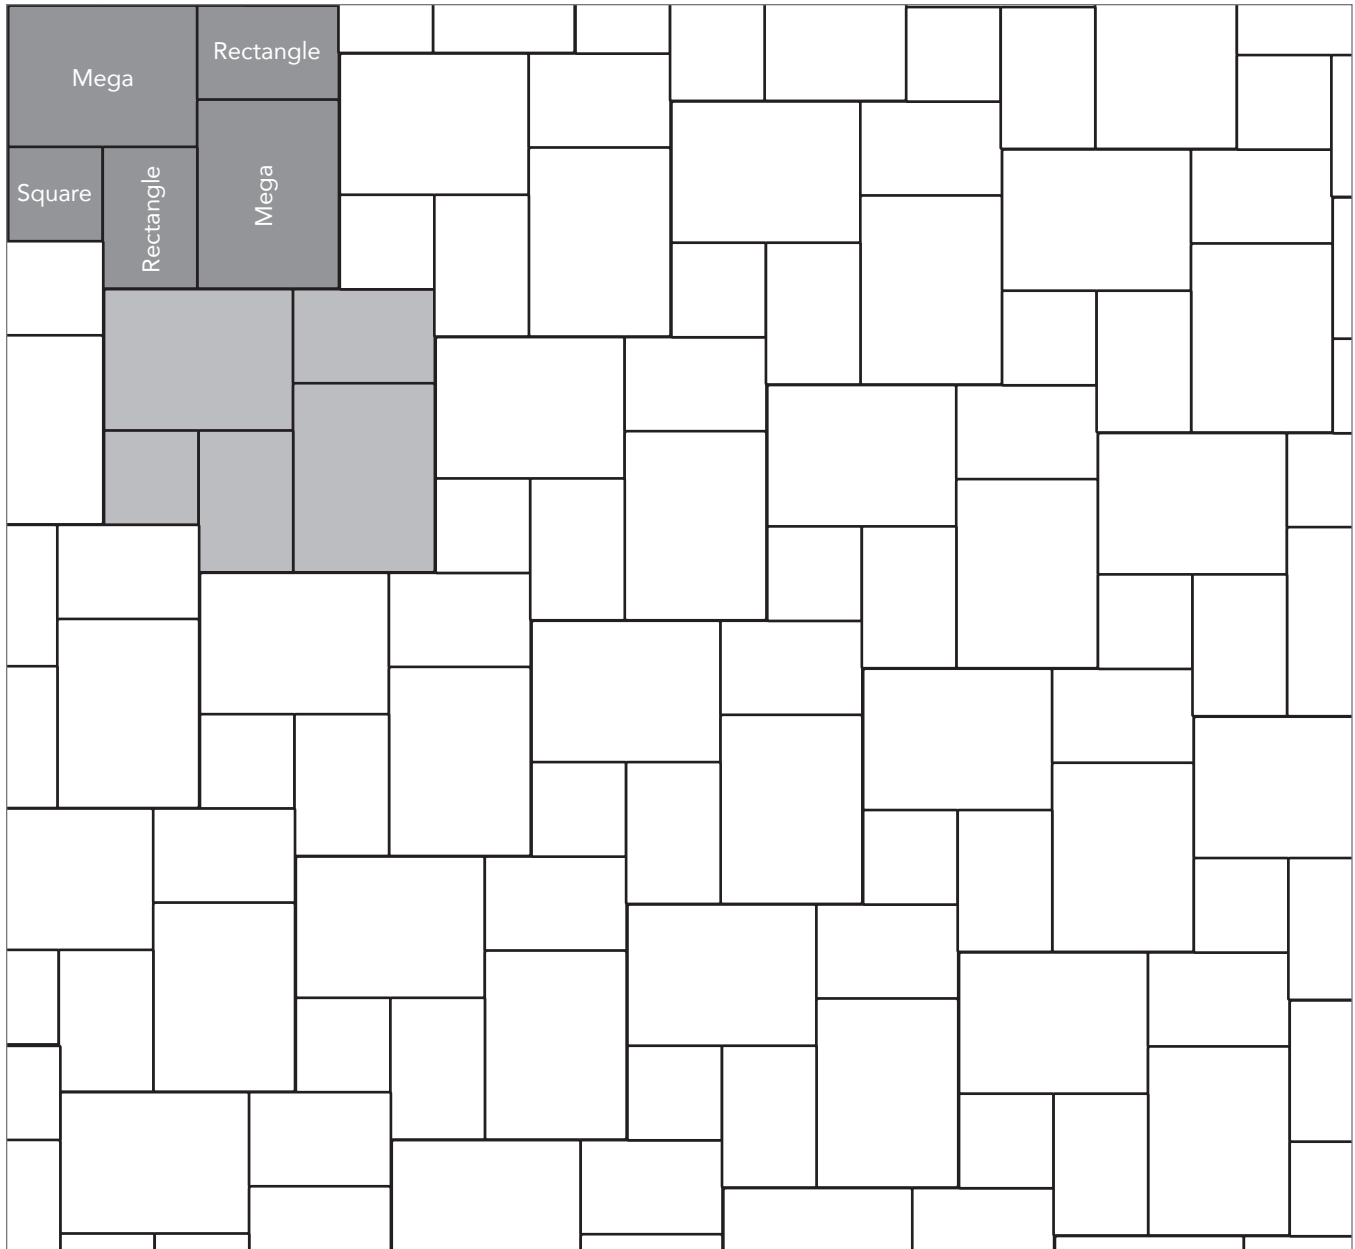

ARTISAN COBBLESTONE

PAVER PATTERNS

Great Hardscapes Start Here®

Grey shaded area in patterns indicate repeating pattern.

Interlace Pattern

75% Rectangle and 25% Square

NAME	UNITS/PALLET	SQ. FT./PALLET
Square (5x5)	512	107
Rectangle (5x8)	384	121

Random One Pattern

40% Mega, 20% Rectangle and 40% Square

NAME	UNITS/PALLET	SQ. FT./PALLET
Square (5x5)	512	107
Rectangle (5x8)	384	121
Mega (8x11)	160	102

PROJECT ESTIMATOR TOOL

Quickly calculate the amount of product required for your project by using the Basalite Project Estimator. Visit basalite.com or [click here](#) to use the Project Estimator.

Grey shaded area in patterns indicate repeating pattern.

Random Cobble Pattern

60% Mega, 30% Rectangle, 10% Square

NAME	UNITS/PALLET	SQ. FT./PALLET
Square (5x5)	512	107
Rectangle (5x8)	384	121
Mega (8x11)	160	102