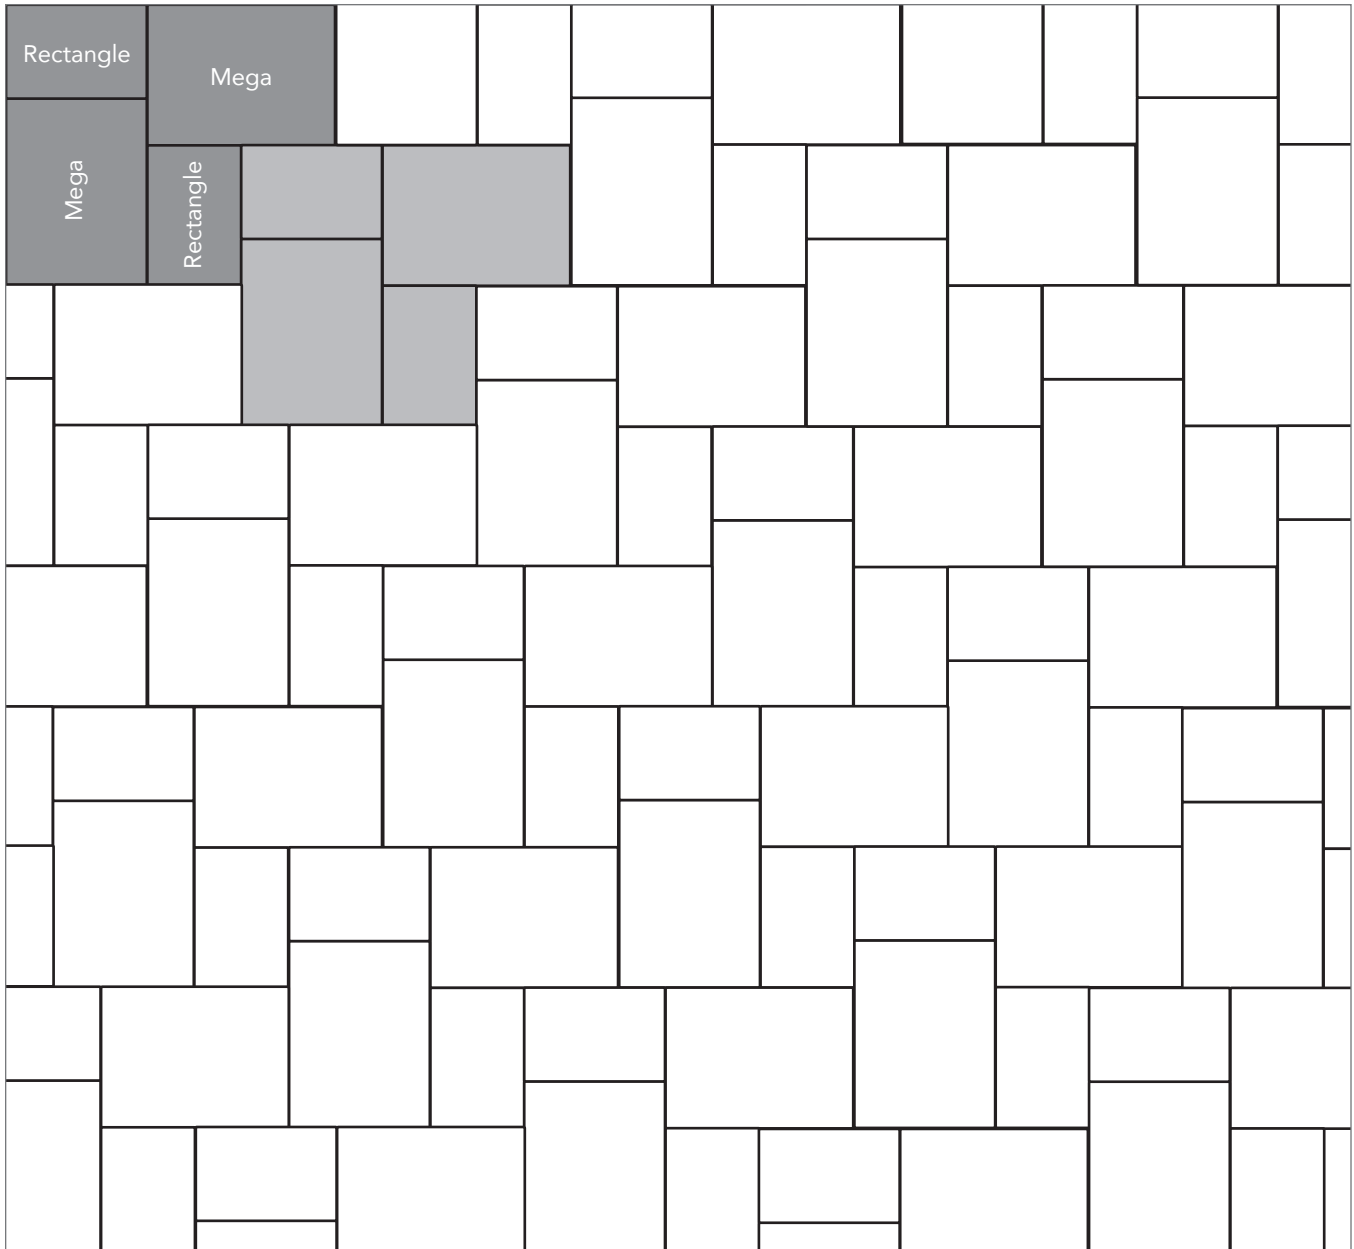

ARTISAN COBBLESTONE

PAVER PATTERNS

Great Hardscapes Start Here®

Grey shaded area in patterns indicate repeating pattern.

Interlace Pattern

75% Rectangle and 25% Square

NAME	UNITS/PALLET	SQ. FT./PALLET
Square (5x5)	512	107
Rectangle (5x8)	384	121

Herringbone Flagstone Pattern

37.5% Mega, 37.5% Rectangle and 25% Square

NAME	UNITS/PALLET	SQ. FT./PALLET
Square (5x5)	512	107
Rectangle (5x8)	384	121
Mega (8x11)	160	102

PROJECT ESTIMATOR TOOL

Quickly calculate the amount of product required for your project by using the Basalite Project Estimator. Visit basalite.com or [click here](#) to use the Project Estimator.

Grey shaded area in patterns indicate repeating pattern.

Mega Pattern Two

67% Mega and 33% Rectangle

NAME	UNITS/PALLET	SQ. FT./PALLET
Rectangle (5x8)	384	121
Mega (8x11)	160	102

PROJECT ESTIMATOR TOOL

Quickly calculate the amount of product required for your project by using the Basalite Project Estimator. Visit basalite.com or [click here](#) to use the Project Estimator.